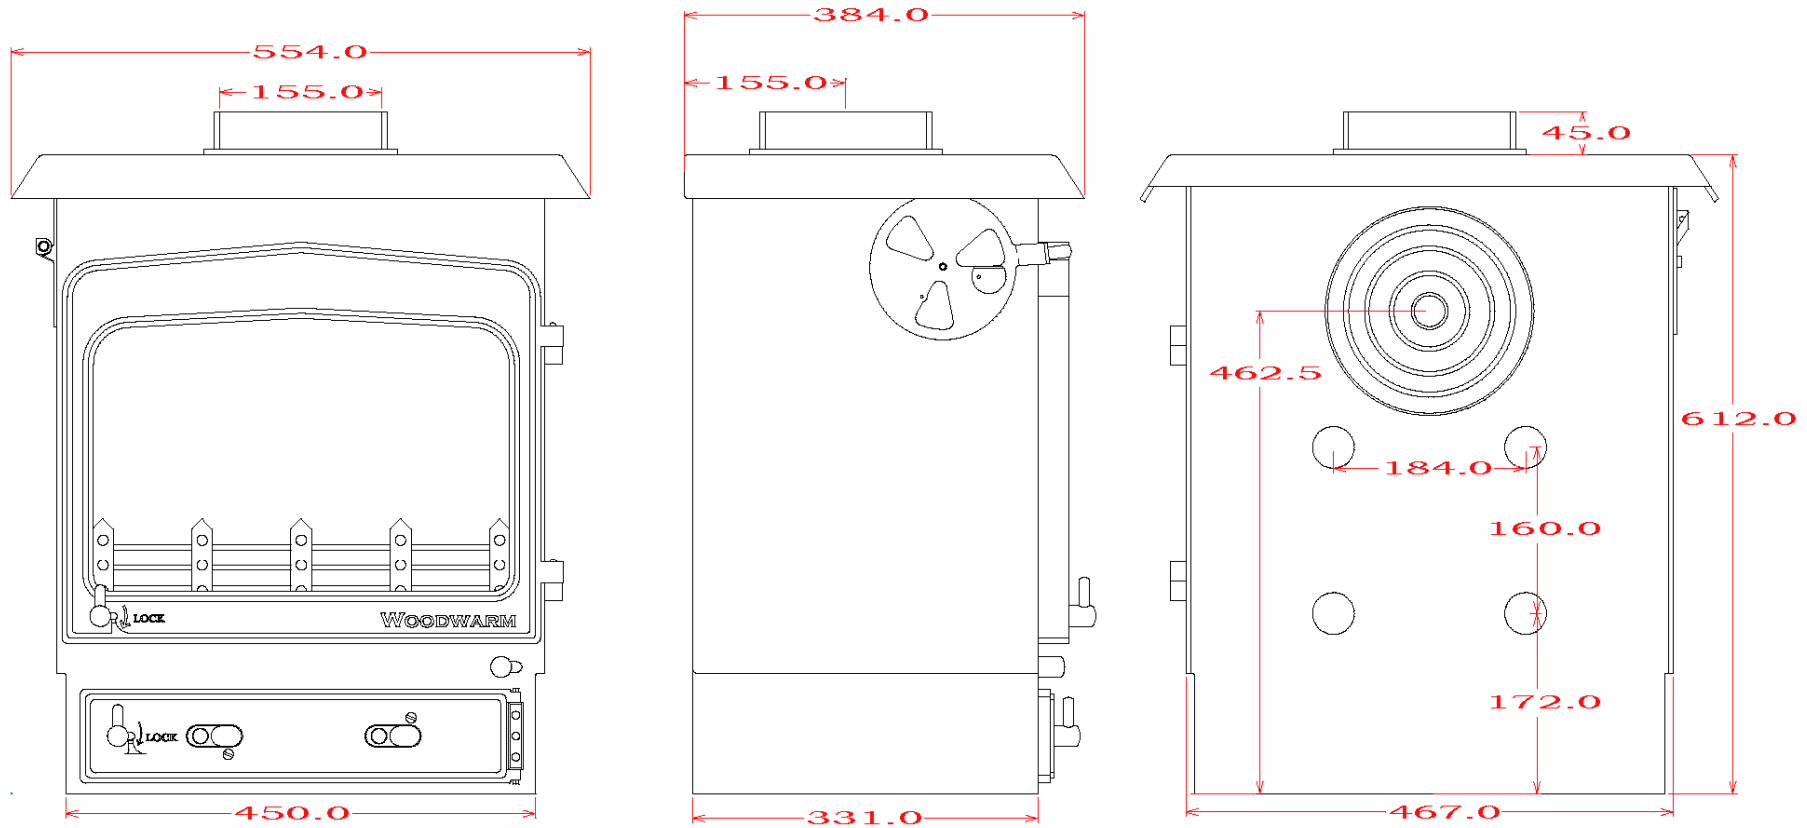

# WOODWARM STOVES

Fireview 6kw *Multi Fuel*

Flat Top

Maximum Log Length:- 368mm

Efficiency:- 79.9% Wood – 69.8% Ancit

Boilers in Range:- 8,000 btu's (4.5kw Heat left to room) 20,000 btu's (3.7kw Heat left to room) 27,000 btu's (3.1kw Heat left to room)