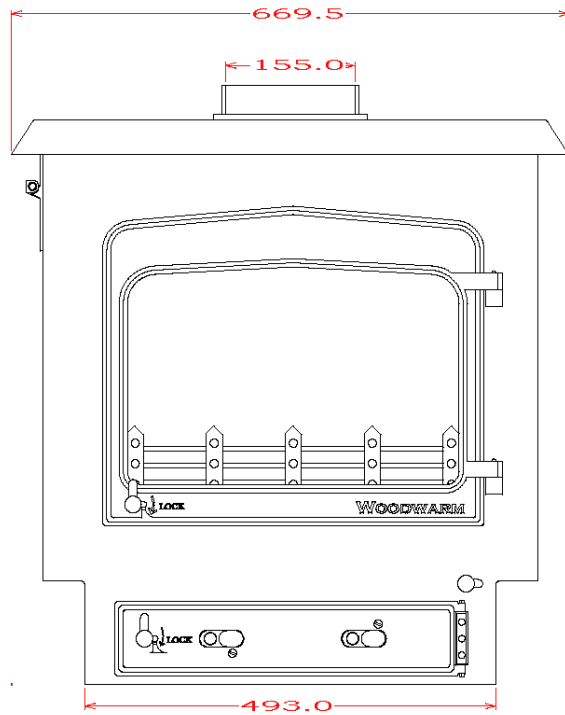

WOODWARM STOVES

Fireview 12kw *Multi Fuel*

Flat Top

Maximum Log Length:- 483mm

Efficiency:- TBC

Boilers in Range:- 8,000 btu`s (10kw Heat left to room) 20,000 btu`s (7.2kw Heat left to room) 27,000 btu`s (6.5kw Heat left to room) 35,000 (5.8kw Heat left to room)