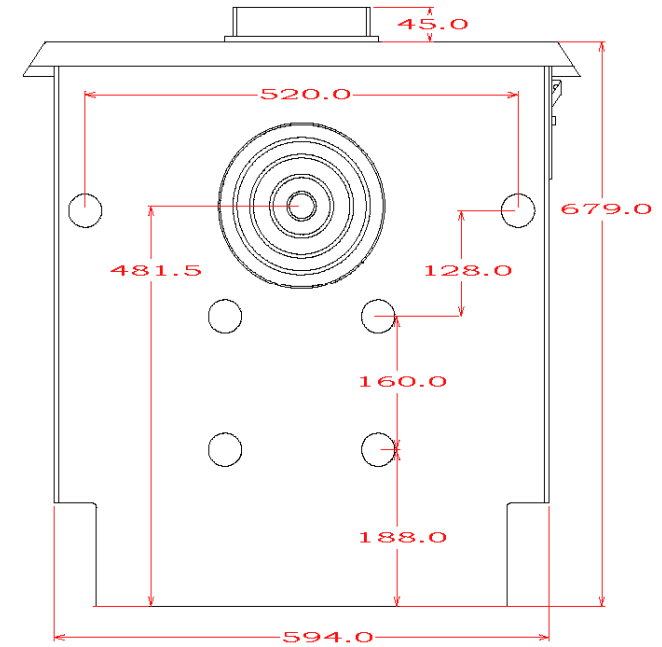

WOODWARM STOVES

Fireview 12kw *Multi Fuel*

Flat Top

Maximum Log Length:- 483mm

Efficiency:- TBC

Boilers in Range:- 8,000 btu`s (10kw Heat left to room) 20,000 btu`s (7.2kw Heat left to room) 27,000 btu`s (6.5kw Heat left to room) 35,000 (5.8kw Heat left to room)

Max Boiler Available with Roof Boiler:- 45,000 btu`s (2.6kw Heat left to room)