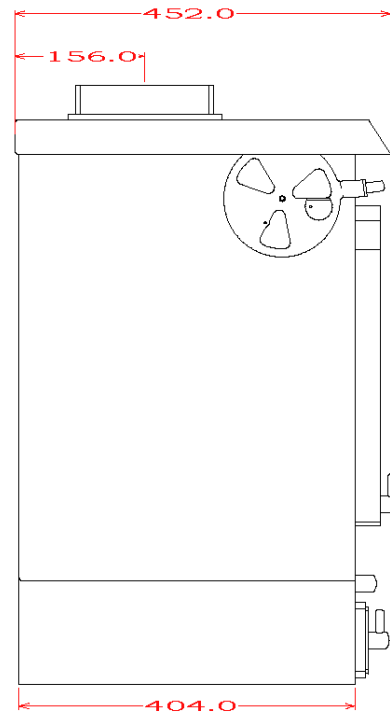

WOODWARM STOVES

Fireview 12kw *Multi Fuel*

Flat Top

Maximum Log Length:- 483mm

Efficiency:- TBC

Boilers in Range:- 8,000 btu`s (10kw Heat left to room) 20,000 btu`s (7.2kw Heat left to room) 27,000 btu`s (6.5kw Heat left to room) 35,000 (5.8kw Heat left to room)