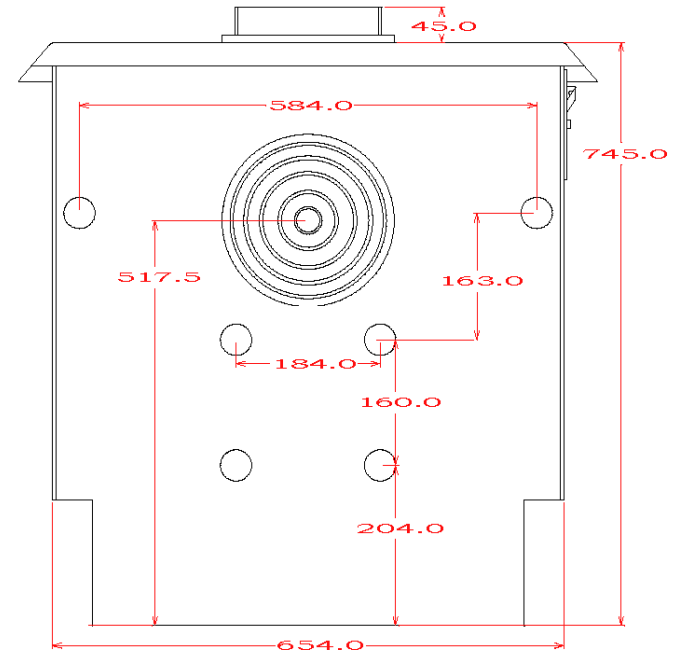

# WOODWARM STOVES

Fireview 16kw *Multi Fuel*

Flat Top

Maximum Log Length:- 558mm

Boilers in Range:- 8,000 btu`s (13.5kw Heat left to room) 20,000 btu`s (11.5kw Heat left to room) 27,000 btu`s (8.5kw Heat left to room) 42,000 (6.8kw Heat left to room)

Max Boiler Available with Roof Boiler:- 54,000 btu`s (3.3kw Heat left to room)