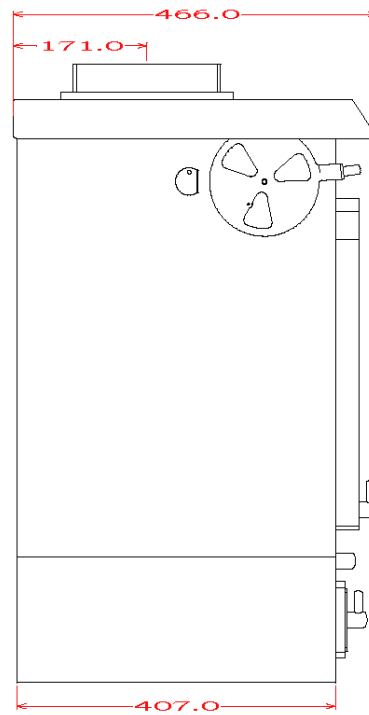

# WOODWARM STOVES

Fireview 16kw *Multi Fuel*

Flat Top

Maximum Log Length:- 558mm

Boilers in Range:- 8,000 btu`s (13.5kw Heat left to room) 20,000 btu`s (11.5kw Heat left to room) 27,000 btu`s (8.5kw Heat left to room) 42,000 (6.8kw Heat left to room)

Max Boiler Available with Roof Boiler:- 54,000 btu`s (3.3kw Heat left to room)