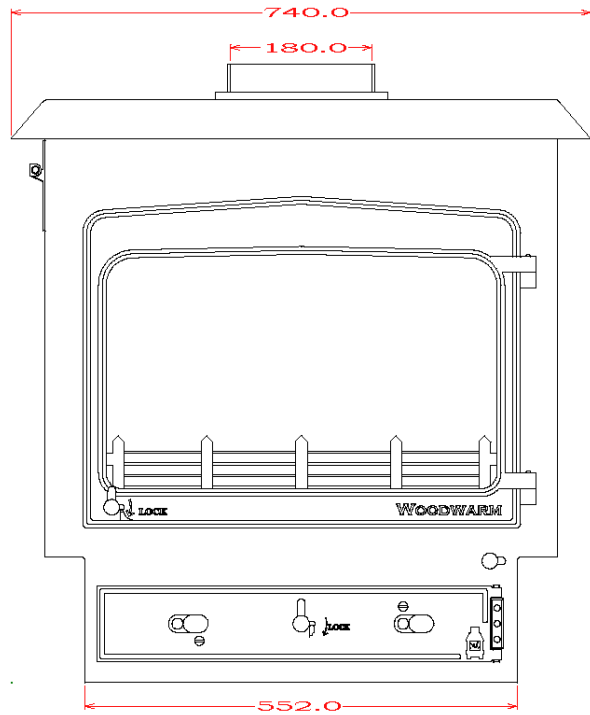

# WOODWARM STOVES

Fireview 16kw *Multi Fuel*

Flat Top

Maximum Log Length:- 558mm

Boilers in Range:- 8,000 btu`s (13.5kw Heat left to room) 20,000 btu`s (11.5kw Heat left to room) 27,000 btu`s (8.5kw Heat left to room) 42,000 (6.8kw Heat left to room)

Max Boiler Available with Roof Boiler:- 54,000 btu`s (3.3kw Heat left to room)