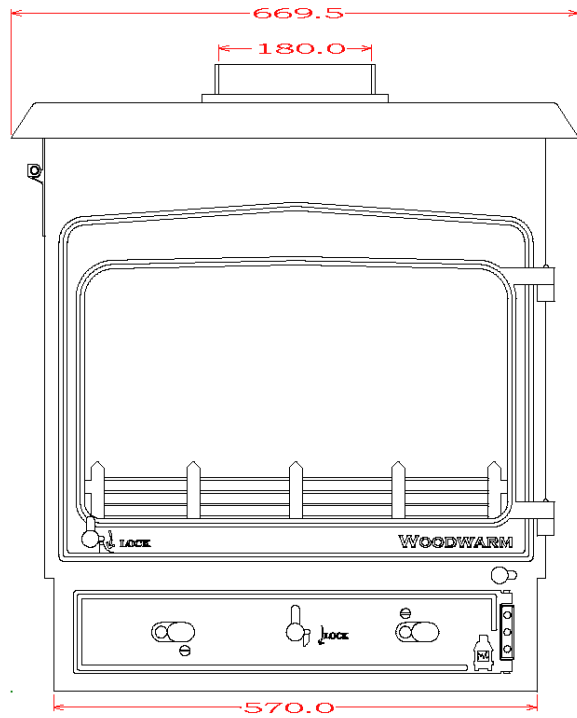

WOODWARM STOVES

Fireview 12kw-Plus *Multi Fuel*

Flat Top

Maximum Log Length:- 483mm

Efficiency:- TBC

Boilers in Range:- 8,000 btu`s (10kw Heat left to room) 20,000 btu`s (7.2kw Heat left to room) 27,000 btu`s (6.5kw Heat left to room) 35,000 (5.8kw Heat left to room)