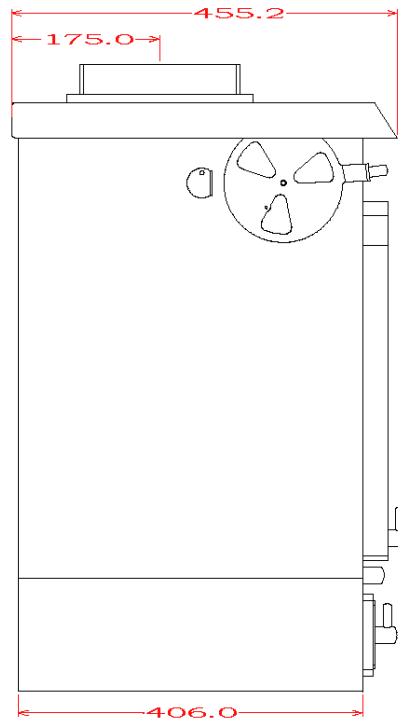

WOODWARM STOVES

Fireview 12kw-Plus *Multi Fuel*

Flat Top

Maximum Log Length:- 483mm

Efficiency:- TBC

Boilers in Range:- 8,000 btu`s (10kw Heat left to room) 20,000 btu`s (7.2kw Heat left to room) 27,000 btu`s (6.5kw Heat left to room) 35,000 (5.8kw Heat left to room)