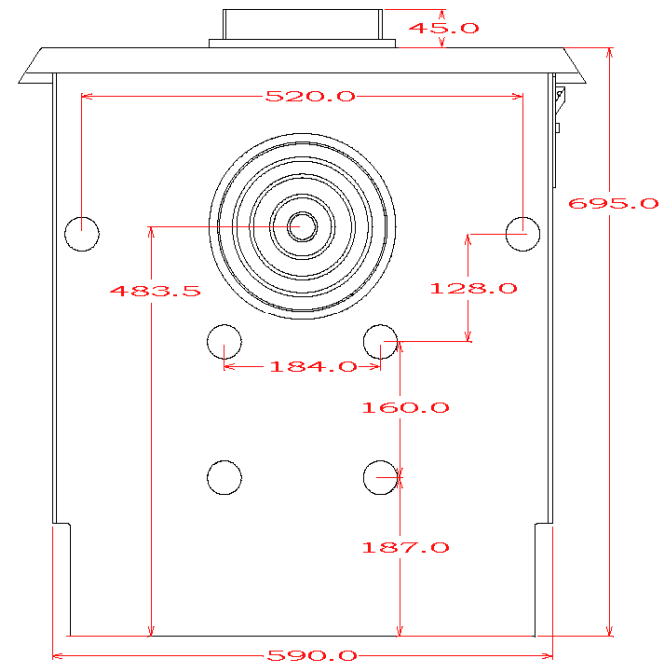

WOODWARM STOVES

Fireview 12kw-Plus *Multi Fuel*

Flat Top

Maximum Log Length:- 483mm

Efficiency:- TBC

Boilers in Range:- 8,000 btu`s (10kw Heat left to room) 20,000 btu`s (7.2kw Heat left to room) 27,000 btu`s (6.5kw Heat left to room) 35,000 (5.8kw Heat left to room)

Max Boiler Available with Roof Boiler:- 45,000 btu`s (2.6kw Heat left to room)