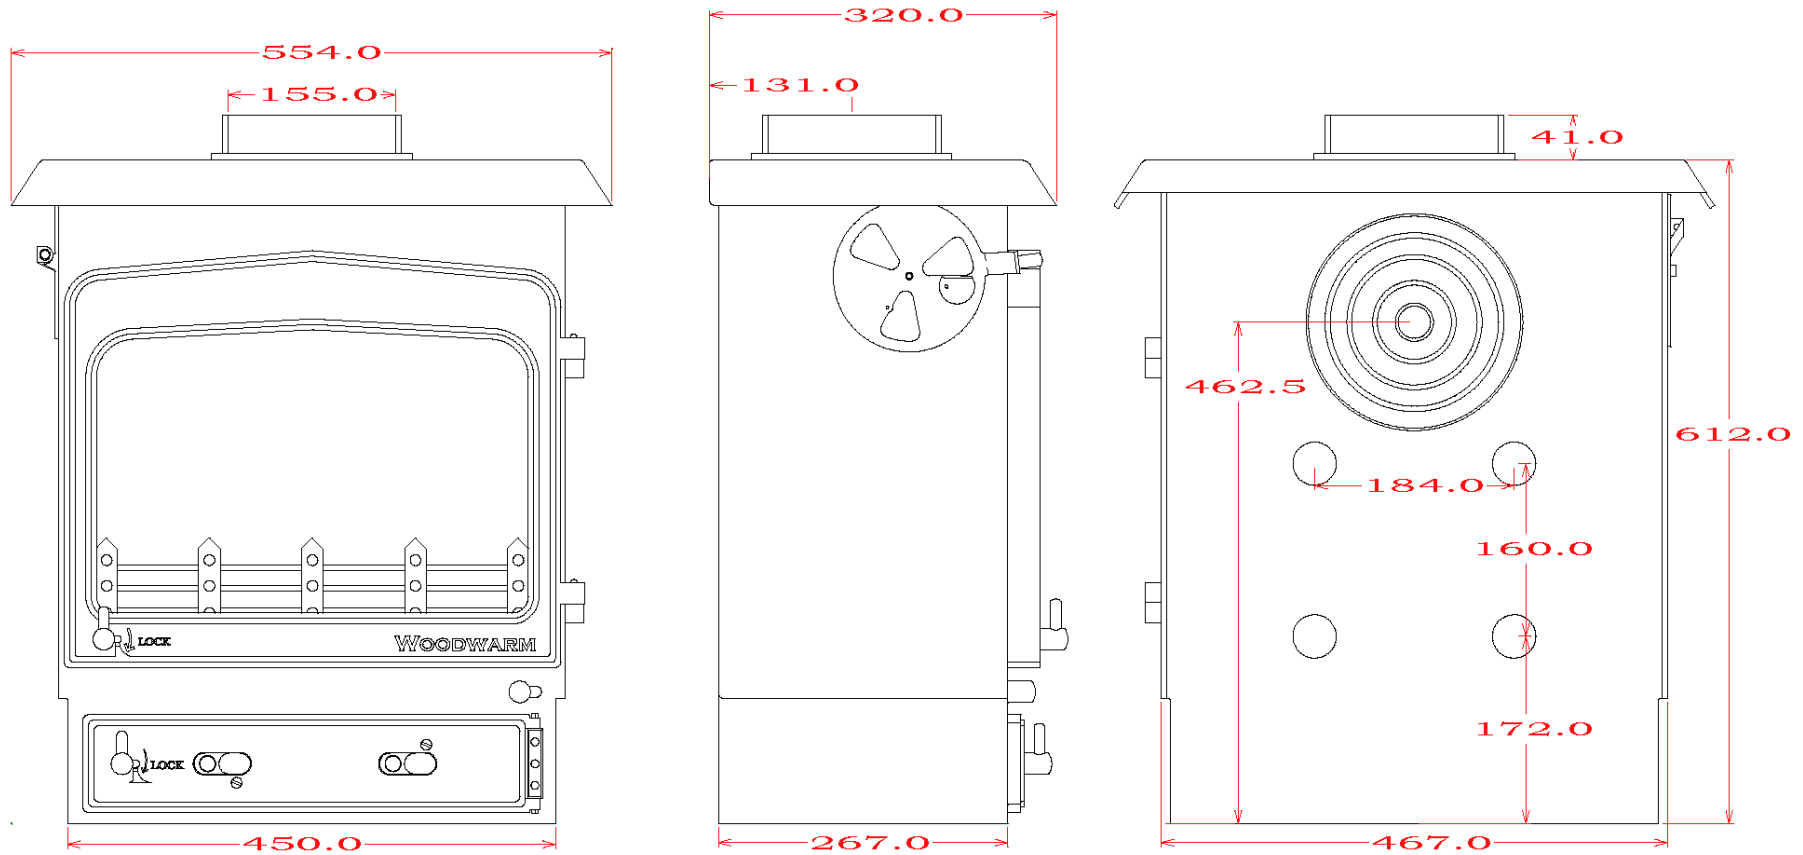

WOODWARM STOVES

Fireview 5kw *Multi Fuel*

Flat Top

Maximum Log Length:-368mm
Boilers in Range:- 8,000 btu's
Max Boiler Available with Roof Boiler:- None