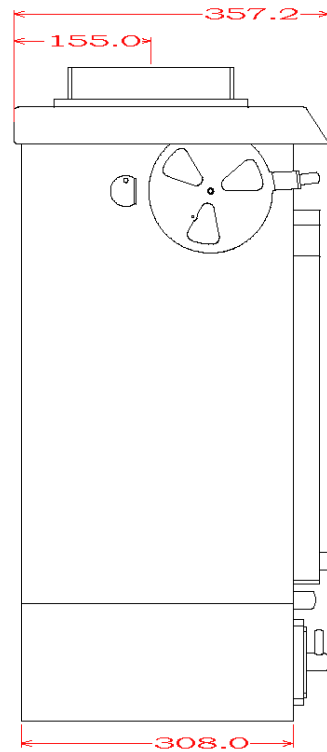

WOODWARM STOVES

Fireview 10kw *Multi Fuel*

Flat Top

Maximum Log Length:-483mm

Efficiency:- TBC

Boilers in Range:- 8,000 btu's

Max Boiler Available with Roof Boiler:- None