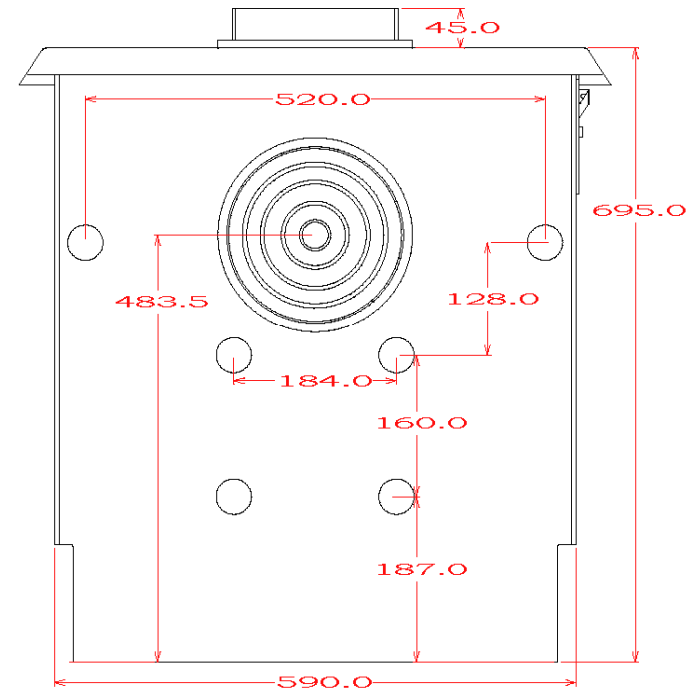

WOODWARM STOVES

Fireview 10kw *Multi Fuel*

Flat Top

Maximum Log Length:-483mm

Efficiency:- TBC

Boilers in Range:- 8,000 btu's

Max Boiler Available with Roof Boiler:- None