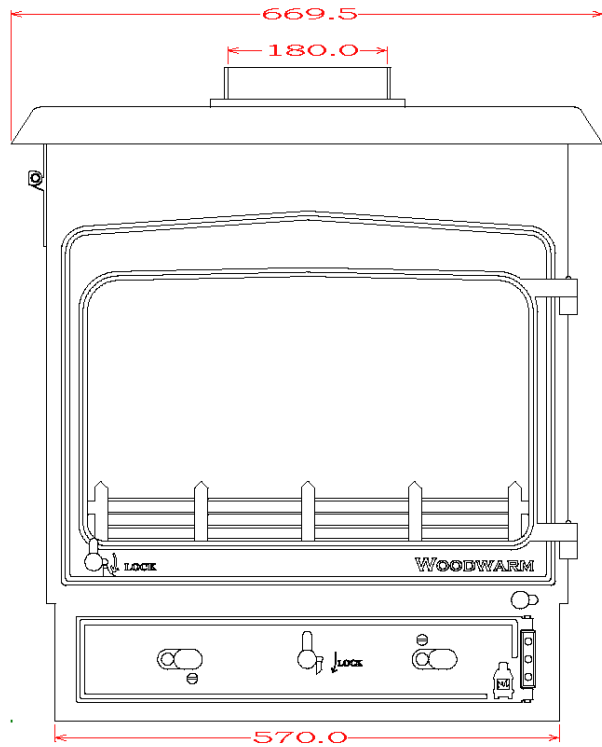

WOODWARM STOVES

Fireview 10kw *Multi Fuel*

Flat Top

Maximum Log Length:-483mm

Efficiency:- TBC

Boilers in Range:- 8,000 btu's

Max Boiler Available with Roof Boiler:- None