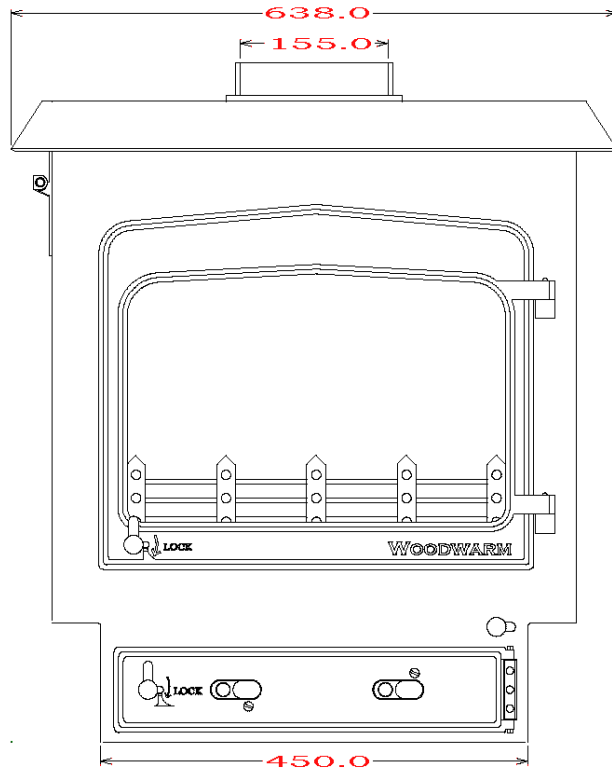

WOODWARM STOVES

Fireview 7kw *Multi Fuel*

Flat Top

Maximum Log Length:-430mm
Efficiency:- TBC
Boilers in Range:- 8,000 btu's
Max Boiler Available with Roof Boiler:- N/A