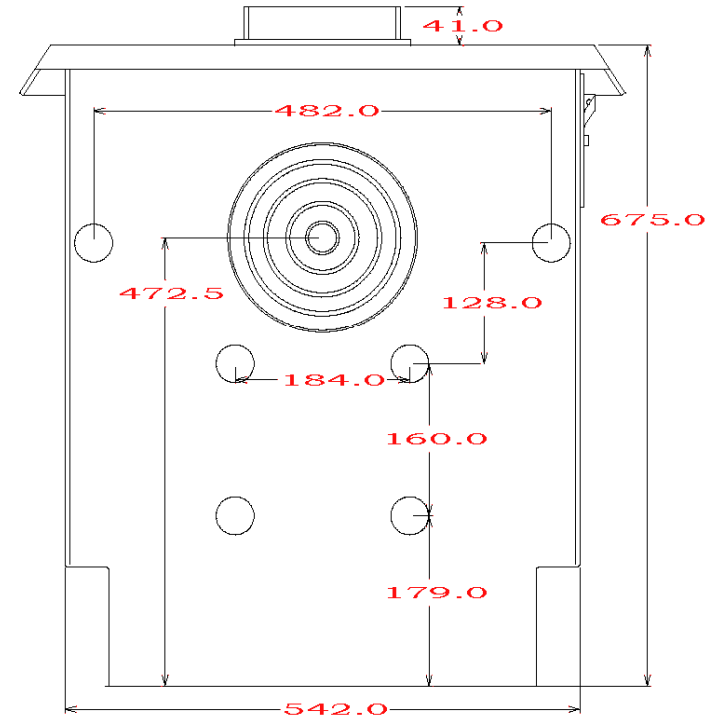

WOODWARM STOVES

Fireview 7kw *Multi Fuel*

Flat Top

Maximum Log Length:-430mm
Efficiency:- TBC
Boilers in Range:- 8,000 btu's
Max Boiler Available with Roof Boiler:- N/A