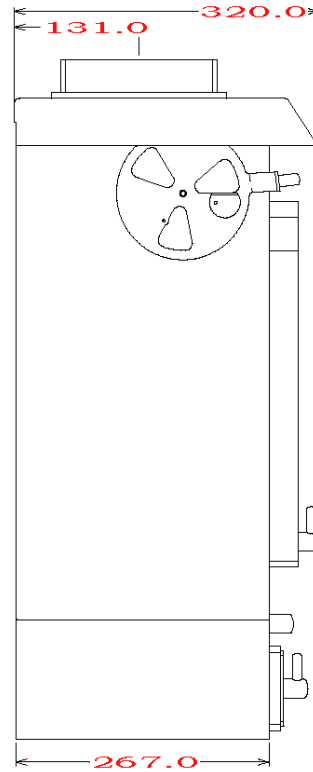

WOODWARM STOVES

Fireview 7kw *Multi Fuel*

Flat Top

Maximum Log Length:-430mm
Efficiency:- TBC
Boilers in Range:- 8,000 btu's
Max Boiler Available with Roof Boiler:- N/A