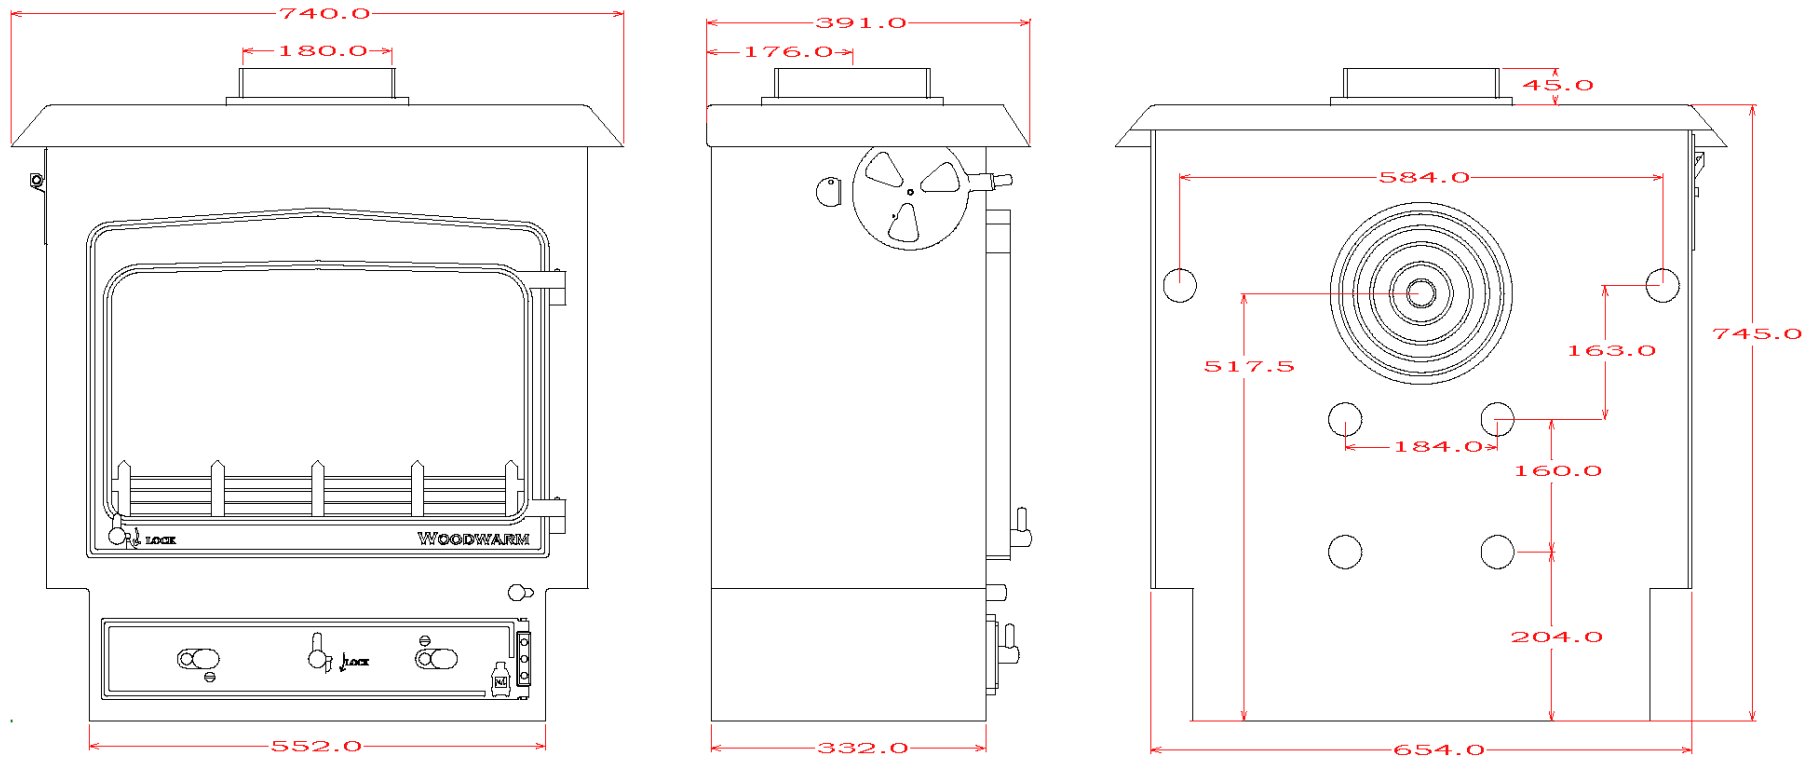

WOODWARM STOVES

Fireview 14kw *Multi Fuel*

Flat Top

Maximum Log Length:-588mm

Efficiency:- TBC

Boilers in Range:- 8,000 btu's

Max Boiler Available with Roof Boiler:- N/A