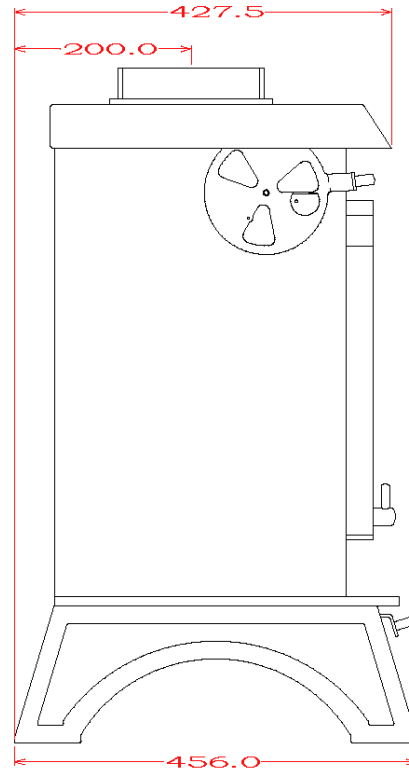

WOODWARM STOVES
 WildWood 9kw *Woodburner Only*
 Flat Top

Maximum Log Length:-430mm
 Efficiency:-78.5% Wood 74.7% Ancit

Boilers in Range:- 8,000 btu's (7.0kw Heat left to room) 20,000 btu's (5.9kw Heat left to room) 30,000 btu's (4.5kw Heat left to room)