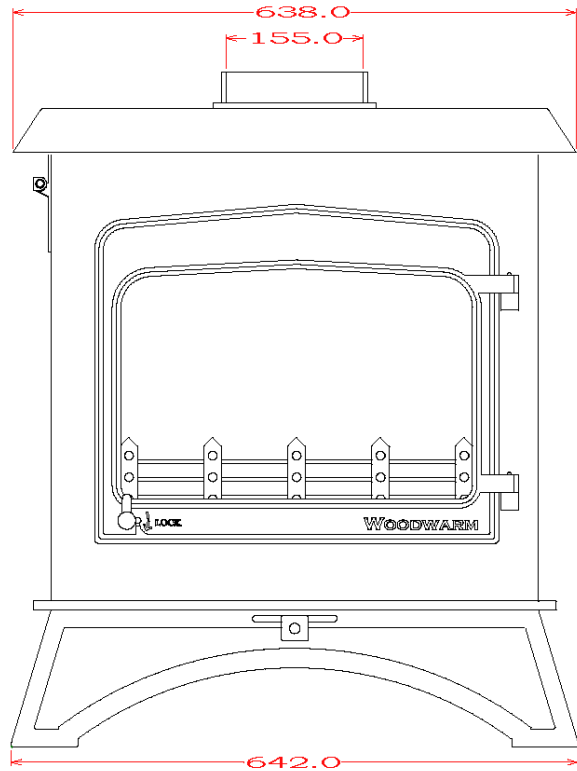

WOODWARM STOVES
 WildWood 9kw *Woodburner Only*
 Flat Top

Maximum Log Length:-430mm
 Efficiency:-78.5% Wood 74.7% Ancit

Boilers in Range:- 8,000 btu's (7.0kw Heat left to room) 20,000 btu's (5.9kw Heat left to room) 30,000 btu's (4.5kw Heat left to room)