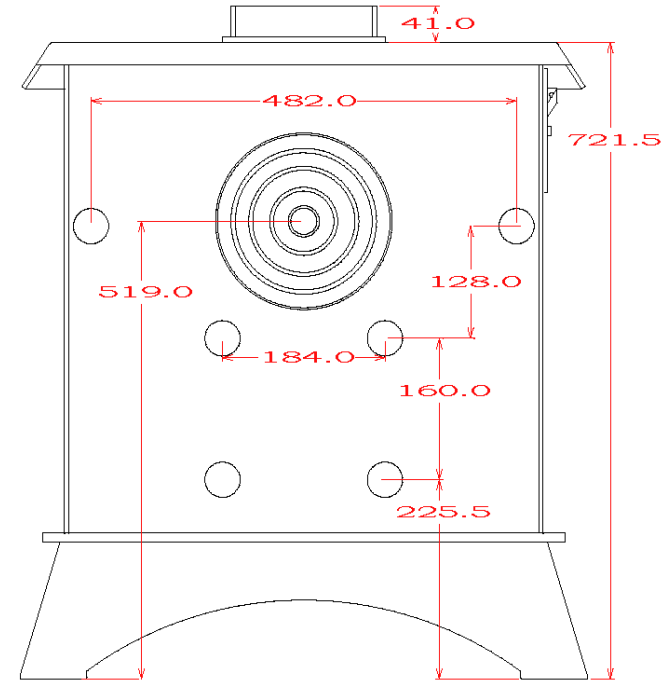

WOODWARM STOVES
 WildWood 9kw *Woodburner Only*
 Flat Top

Maximum Log Length:-430mm
 Efficiency:-78.5% Wood 74.7% Ancit

Boilers in Range:- 8,000 btu's (7.0kw Heat left to room) 20,000 btu's (5.9kw Heat left to room) 30,000 btu's (4.5kw Heat left to room)

Max Boiler Available with Roof Boiler:- 38,000 btu's (2.2kw Heat left to room)