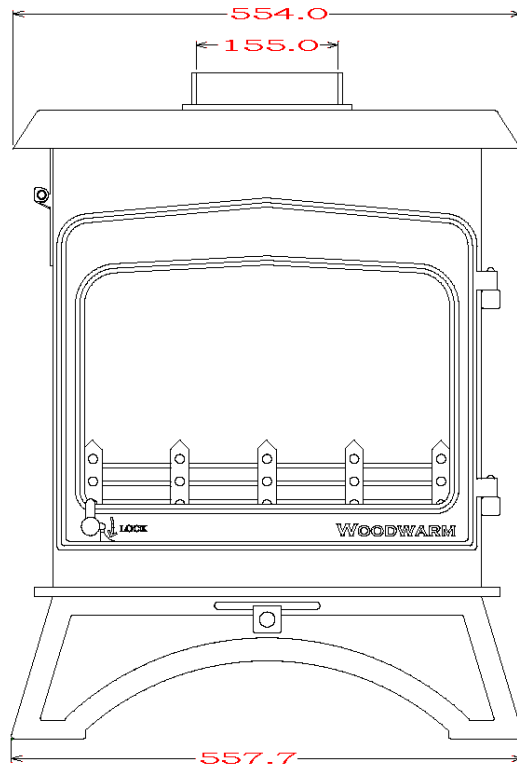

WOODWARM STOVES
 WildWood 6kw *Woodburner Only*
 Flat Top

Maximum Log Length:-368mm

Efficiency:- 79.7% Wood 69.8% Ancit

Boilers in Range:- 8,000 btu's (4.5kw Heat left in room) 20,000 btu's (3.7kw heat left in room) 30,000 btu's (3.1kw Heat left in room)