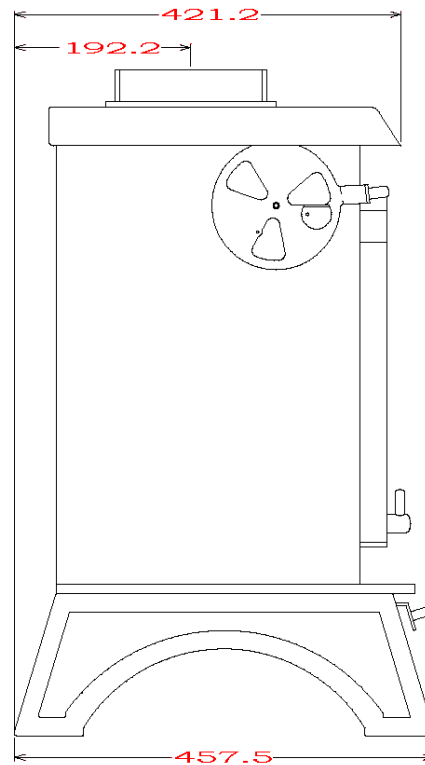

WOODWARM STOVES
 WildWood 6kw *Woodburner Only*
 Flat Top

Maximum Log Length:-368mm

Efficiency:- 79.7% Wood 69.8% Ancit

Boilers in Range:- 8,000 btu's (4.5kw Heat left in room) 20,000 btu's (3.7kw heat left in room) 30,000 btu's (3.1kw Heat left in room)