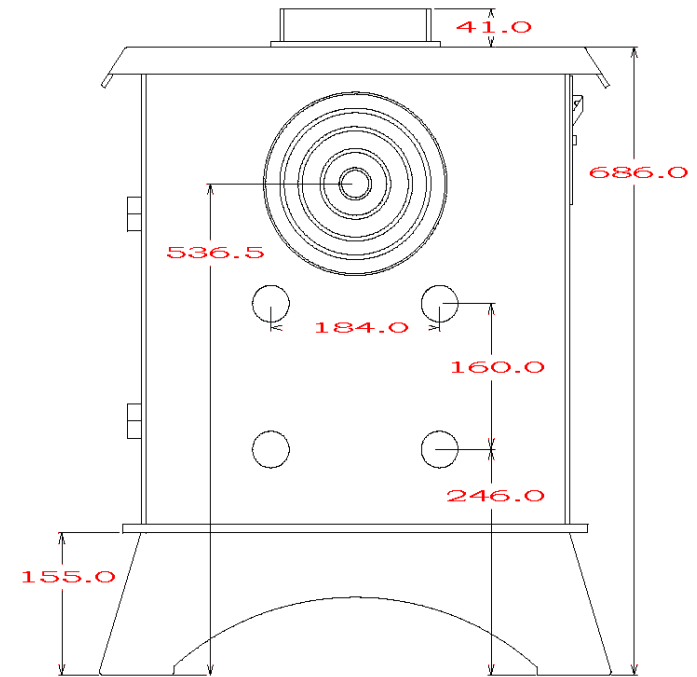

WOODWARM STOVES
 WildWood 6kw *Woodburner Only*
 Flat Top

Maximum Log Length:-368mm

Efficiency:- 79.7% Wood 69.8% Ancit

Boilers in Range:- 8,000 btu's (4.5kw Heat left in room) 20,000 btu's (3.7kw heat left in room) 30,000 btu's (3.1kw Heat left in room)