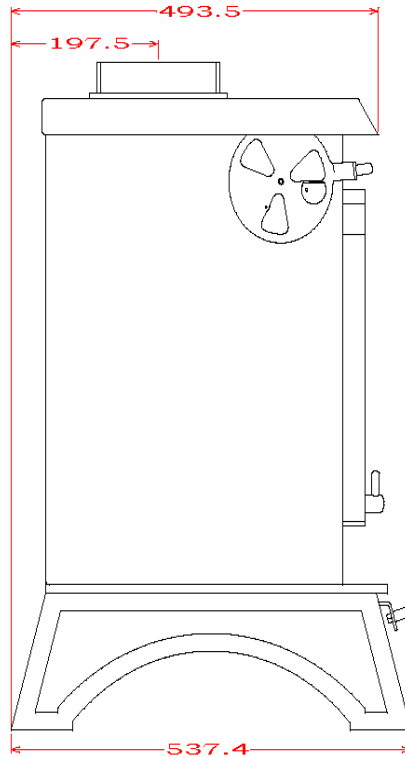

WOODWARM STOVES
 WildWood 12kw *Woodburner Only*
 Flat Top

Maximum Log Length:-483mm

Efficiency:-TBC

Boilers in Range:-8,000 btu's (10kw Heat left to room) 20,000 btu's (7.2kw Heat left to room) 27,000 btu's (6.5kw Heat left to room) 35,000 btu's (5.8kw Heat left to room)