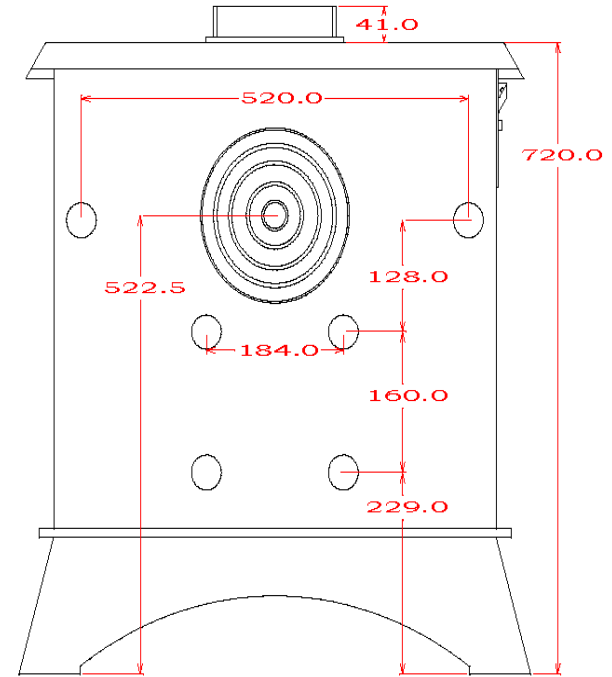

WOODWARM STOVES
 WildWood 12kw *Woodburner Only*
 Flat Top

Maximum Log Length:-483mm

Efficiency:-TBC

Boilers in Range:-8,000 btu's (10kw Heat left to room) 20,000 btu's (7.2kw Heat left to room) 27,000 btu's (6.5kw Heat left to room) 35,000 btu's (5.8kw Heat left to room)

Max Boiler Available with Roof Boiler:-45,000 btu's (2.6kw Heat left to room)