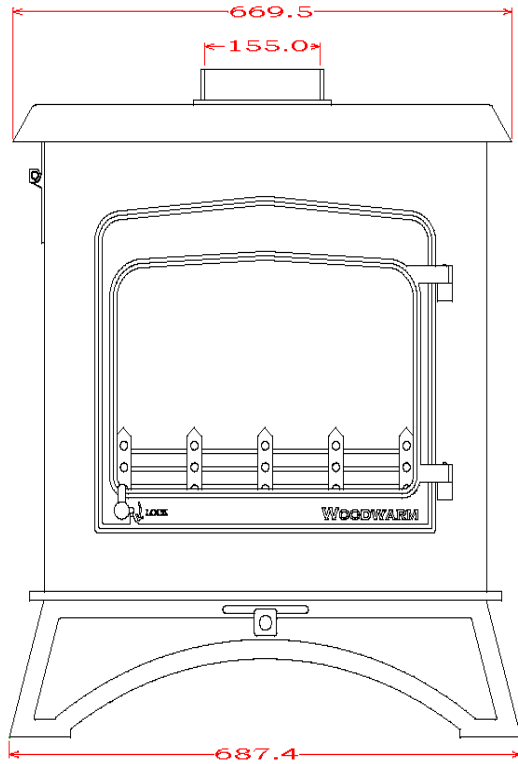

WOODWARM STOVES
 WildWood 12kw *Woodburner Only*
 Flat Top

Maximum Log Length:-483mm

Efficiency:-TBC

Boilers in Range:-8,000 btu's (10kw Heat left to room) 20,000 btu's (7.2kw Heat left to room) 27,000 btu's (6.5kw Heat left to room) 35,000 btu's (5.8kw Heat left to room)