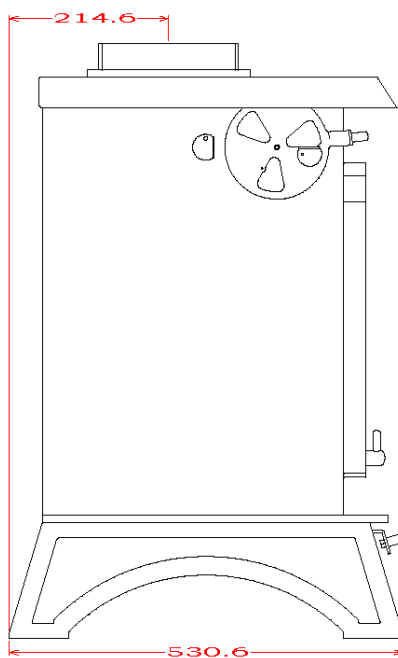

WOODWARM STOVES
 WildWood 16kw *Woodburner Only*
 Flat Top

Maximum Log Length:-588mm

Efficiency:-TBC

Boilers in Range:-8,000 btu's (13.5kw Heat left to room) 20,000 btu's (11.5kw Heat left to room) 27,000 btu's (8.5kw Heat left to room) 42,000 btu's (6.8kw Heat left to room)