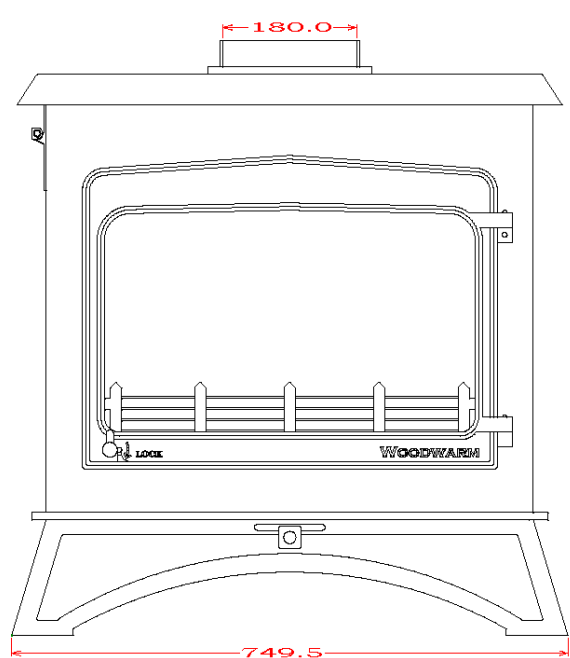

WOODWARM STOVES
 WildWood 16kw *Woodburner Only*
 Flat Top

Maximum Log Length:-588mm

Efficiency:-TBC

Boilers in Range:-8,000 btu's (13.5kw Heat left to room) 20,000 btu's (11.5kw Heat left to room) 27,000 btu's (8.5kw Heat left to room) 42,000 btu's (6.8kw Heat left to room)

Max Boiler Available with Roof Boiler:- 54,000 btu's (3.3kw Heat left to room)