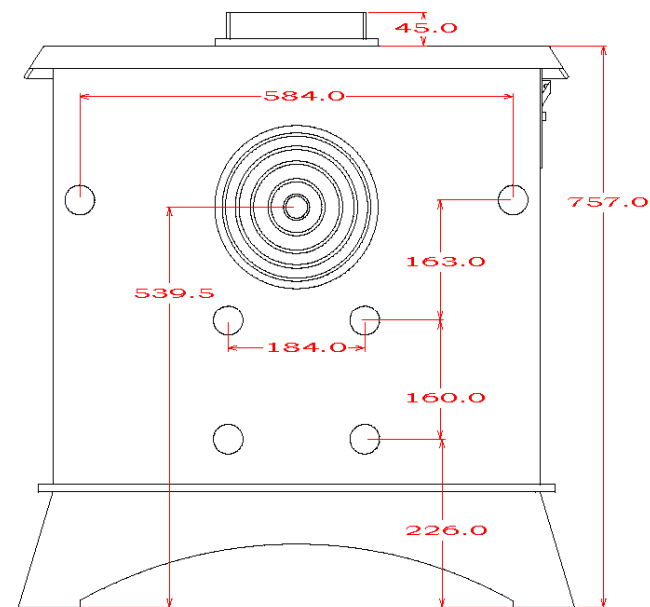

WOODWARM STOVES
 WildWood 16kw *Woodburner Only*
 Flat Top

Maximum Log Length:-588mm

Efficiency:-TBC

Boilers in Range:-8,000 btu's (13.5kw Heat left to room) 20,000 btu's (11.5kw Heat left to room) 27,000 btu's (8.5kw Heat left to room) 42,000 btu's (6.8kw Heat left to room)