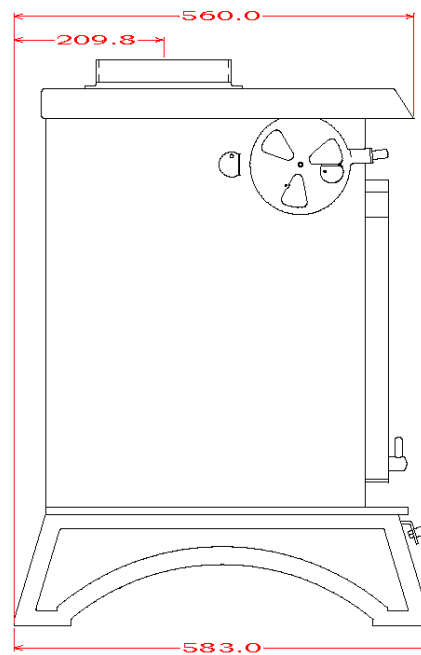

**WOODWARM STOVES**  
 WildWood 20kw *Woodburner Only*  
 Flat Top

Maximum Log Length:-635mm

Efficiency:-73.6% wood 69.3% Ancit

Boilers in Range:- 8,000 btu's (17.5Kw heat left to room) 20,000 btu's (13.9kw Heat left to room) 27,000 btu's (11.0kw Heat left to room)