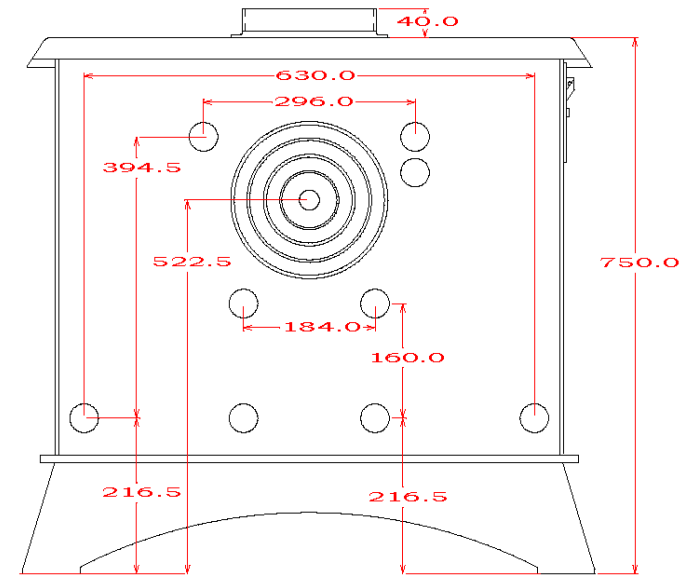

**WOODWARM STOVES**  
 WildWood 20kw *Woodburner Only*  
 Flat Top

Maximum Log Length:-635mm

Efficiency:-73.6% wood 69.3% Ancit

Boilers in Range:- 8,000 btu's (17.5Kw heat left to room) 20,000 btu's (13.9kw Heat left to room) 27,000 btu's (11.0kw Heat left to room)