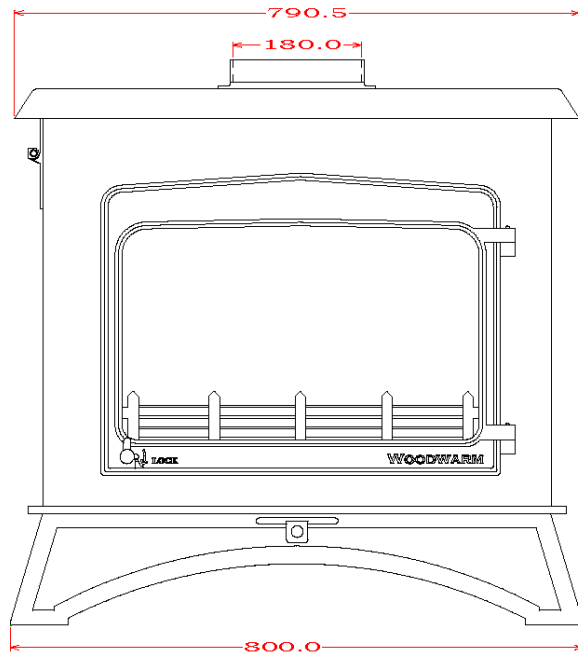

**WOODWARM STOVES**  
 WildWood 20kw *Woodburner Only*  
 Flat Top

Maximum Log Length:-635mm

Efficiency:-73.6% wood 69.3% Ancit

Boilers in Range:- 8,000 btu's (17.5Kw heat left to room) 20,000 btu's (13.9kw Heat left to room) 27,000 btu's (11.0kw Heat left to room)

Max Boiler Available with Roof Boiler:- 70,000 btu's (3.70kw Heat left to room)