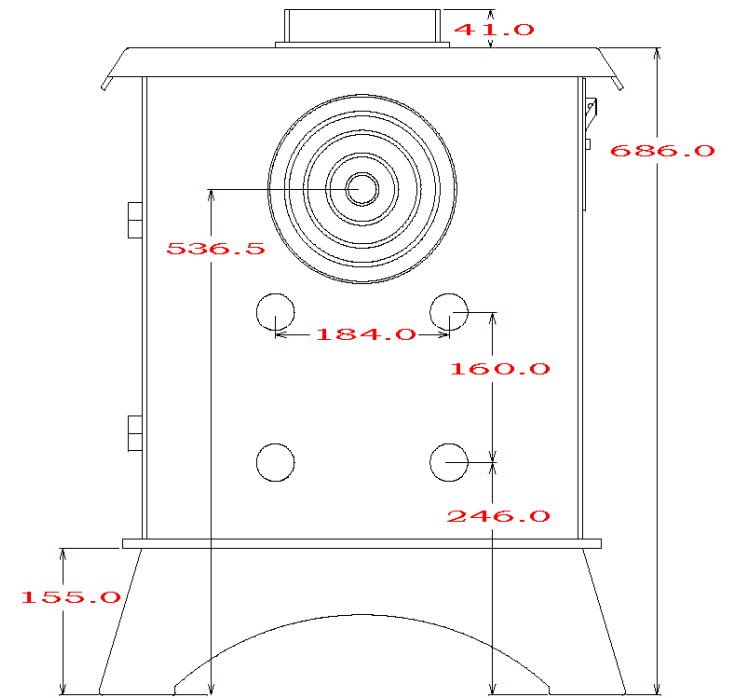

WOODWARM STOVES
WildWood 5kw *Woodburner Only*
Flat Top

Maximum Log Length:-368mm
Efficiency:- TBC
Boilers in Range:- 8,000 btu's
Max Boiler Available with Roof Boiler:- N/A