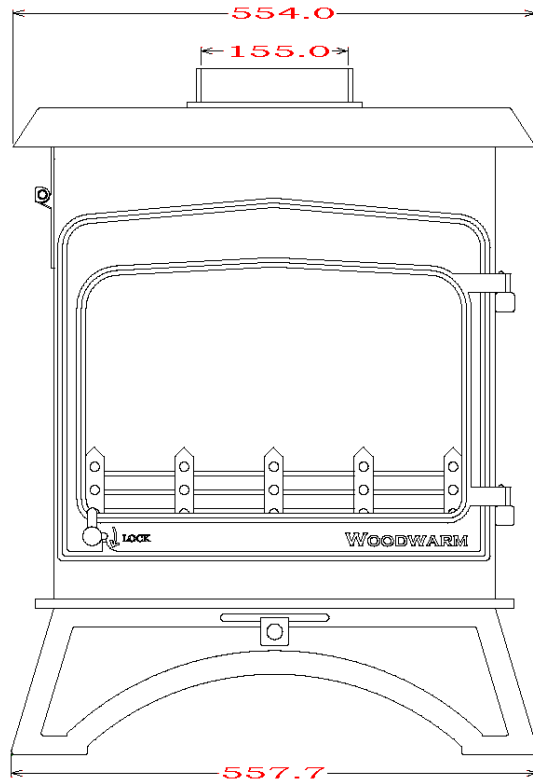

WOODWARM STOVES
WildWood 5kw *Woodburner Only*
Flat Top

Maximum Log Length:-368mm
Efficiency:- TBC
Boilers in Range:- 8,000 btu's
Max Boiler Available with Roof Boiler:- N/A