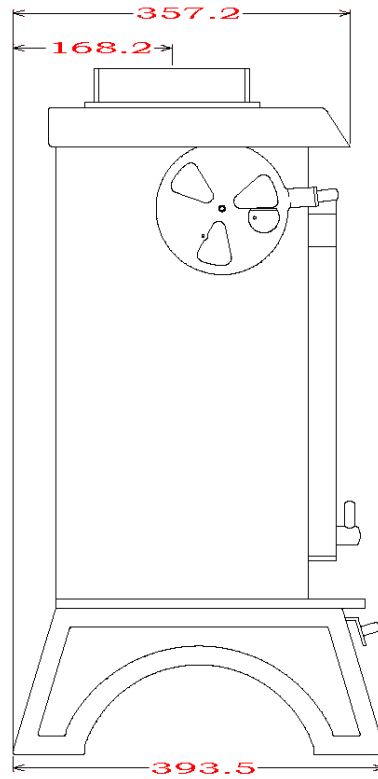

WOODWARM STOVES
WildWood 5kw *Woodburner Only*
Flat Top

Maximum Log Length:-368mm
Efficiency:- TBC
Boilers in Range:- 8,000 btu's
Max Boiler Available with Roof Boiler:- N/A