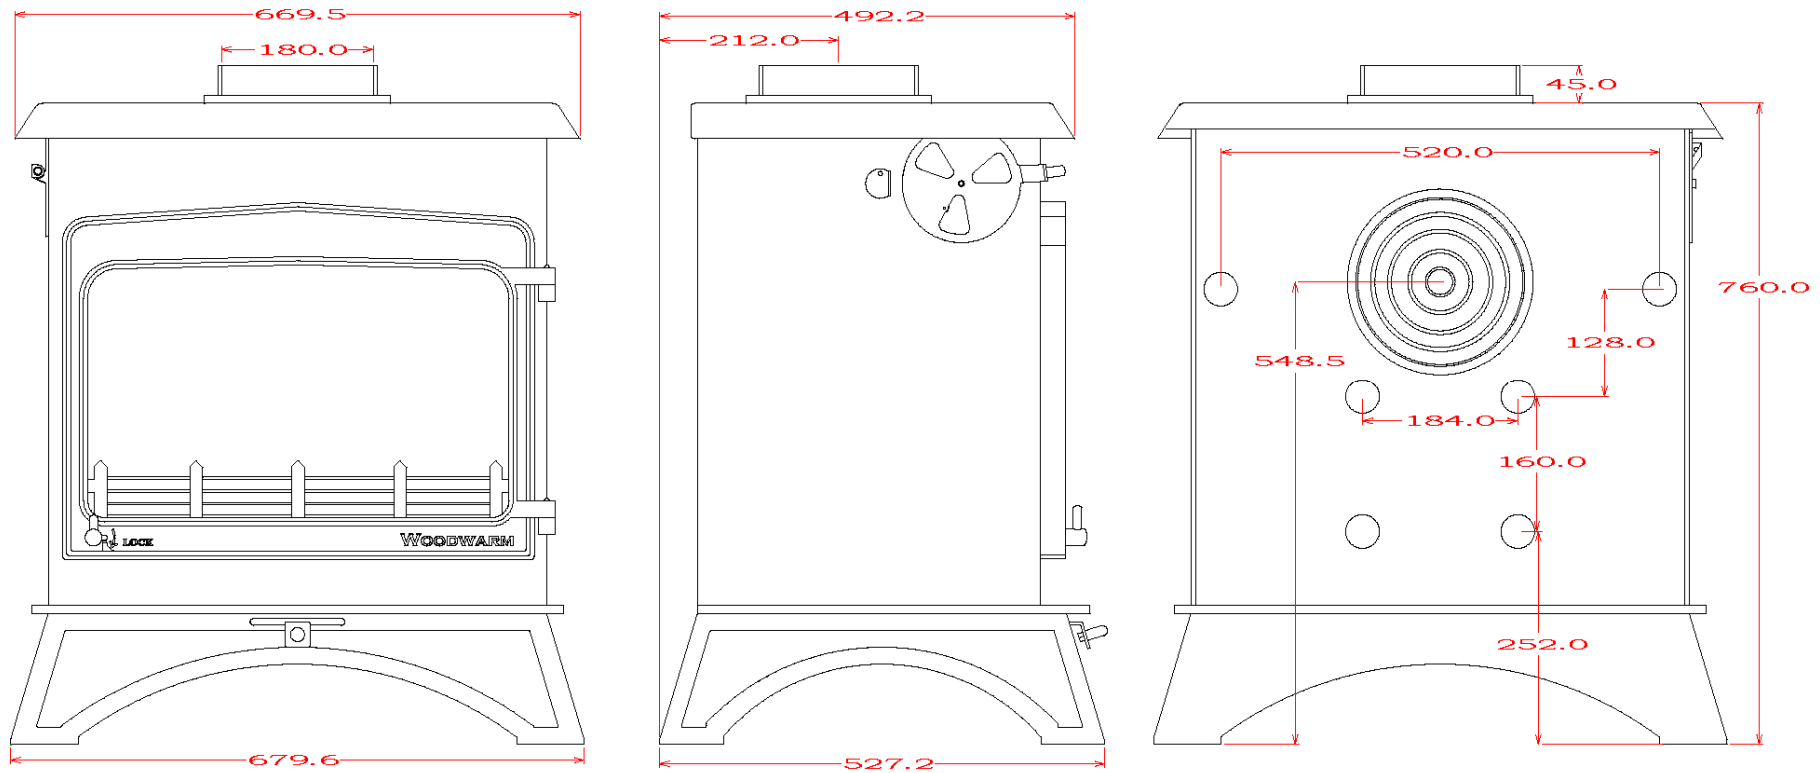

WOODWARM STOVES
 WildWood 12kw-Plus *Woodburner Only*
 Flat Top

Maximum Log Length:-483mm

Efficiency:-TBC

Boilers in Range:-8,000 btu's (10kw Heat left to room) 20,000btu's (7.2kw Heat left to room) 27,000 btu's (6.5kw Heat left to room) 35,000 btu's (5.8kw Heat left to room)

Max Boiler Available with Roof Boiler:- 45,000 btu's (2.6kw Heat left to room)