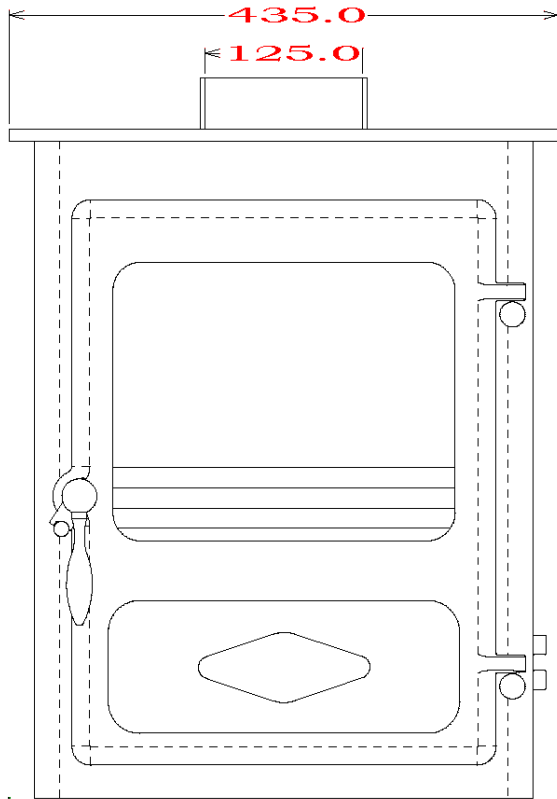

**Woodwarm Stoves**  
**Foxfire 4kw *Multi Fuel***  
Profiled Flat Top

Maximum Log Length:- 300mm  
Efficiency:- 82% Wood - 82% Ancit  
Boilers in Range:- None  
Max Boiler Available with Roof Boiler:- None