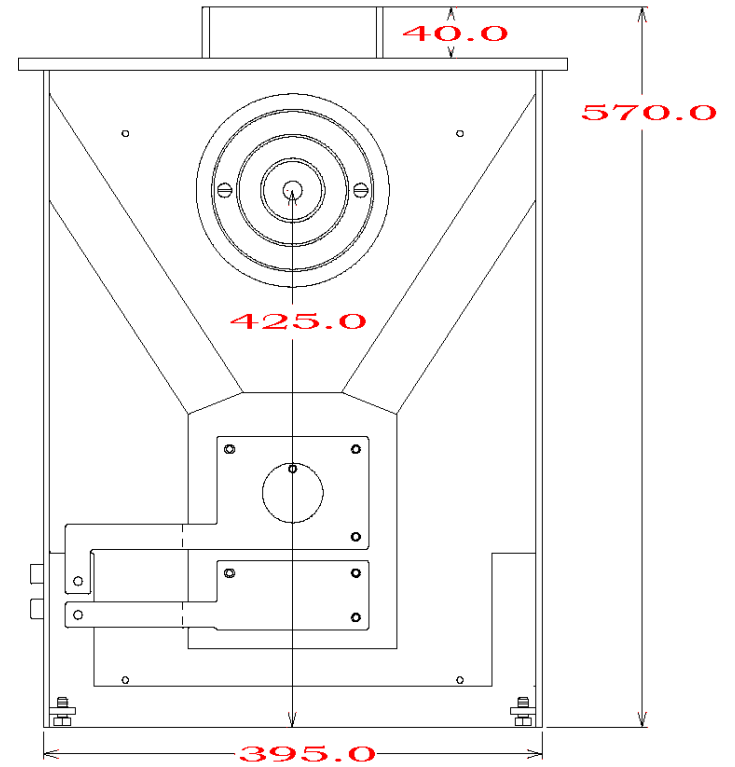

**Woodwarm Stoves**  
**Foxfire 4kw *Multi Fuel***  
Profiled Flat Top

Maximum Log Length:- 300mm  
Efficiency:- 82% Wood - 82% Ancit  
Boilers in Range:- None  
Max Boiler Available with Roof Boiler:- None