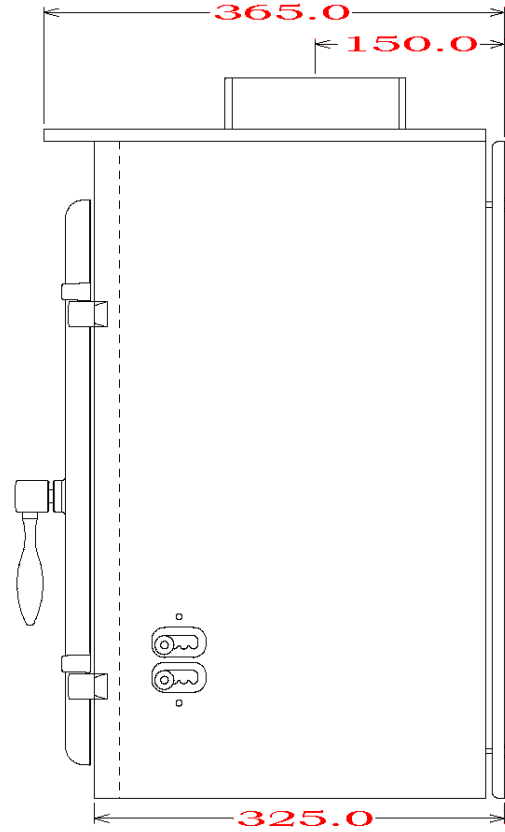

**Woodwarm Stoves**  
**Foxfire 4kw *Multi Fuel***  
Profiled Flat Top

Maximum Log Length:- 300mm  
Efficiency:- 82% Wood - 82% Ancit  
Boilers in Range:- None  
Max Boiler Available with Roof Boiler:- None