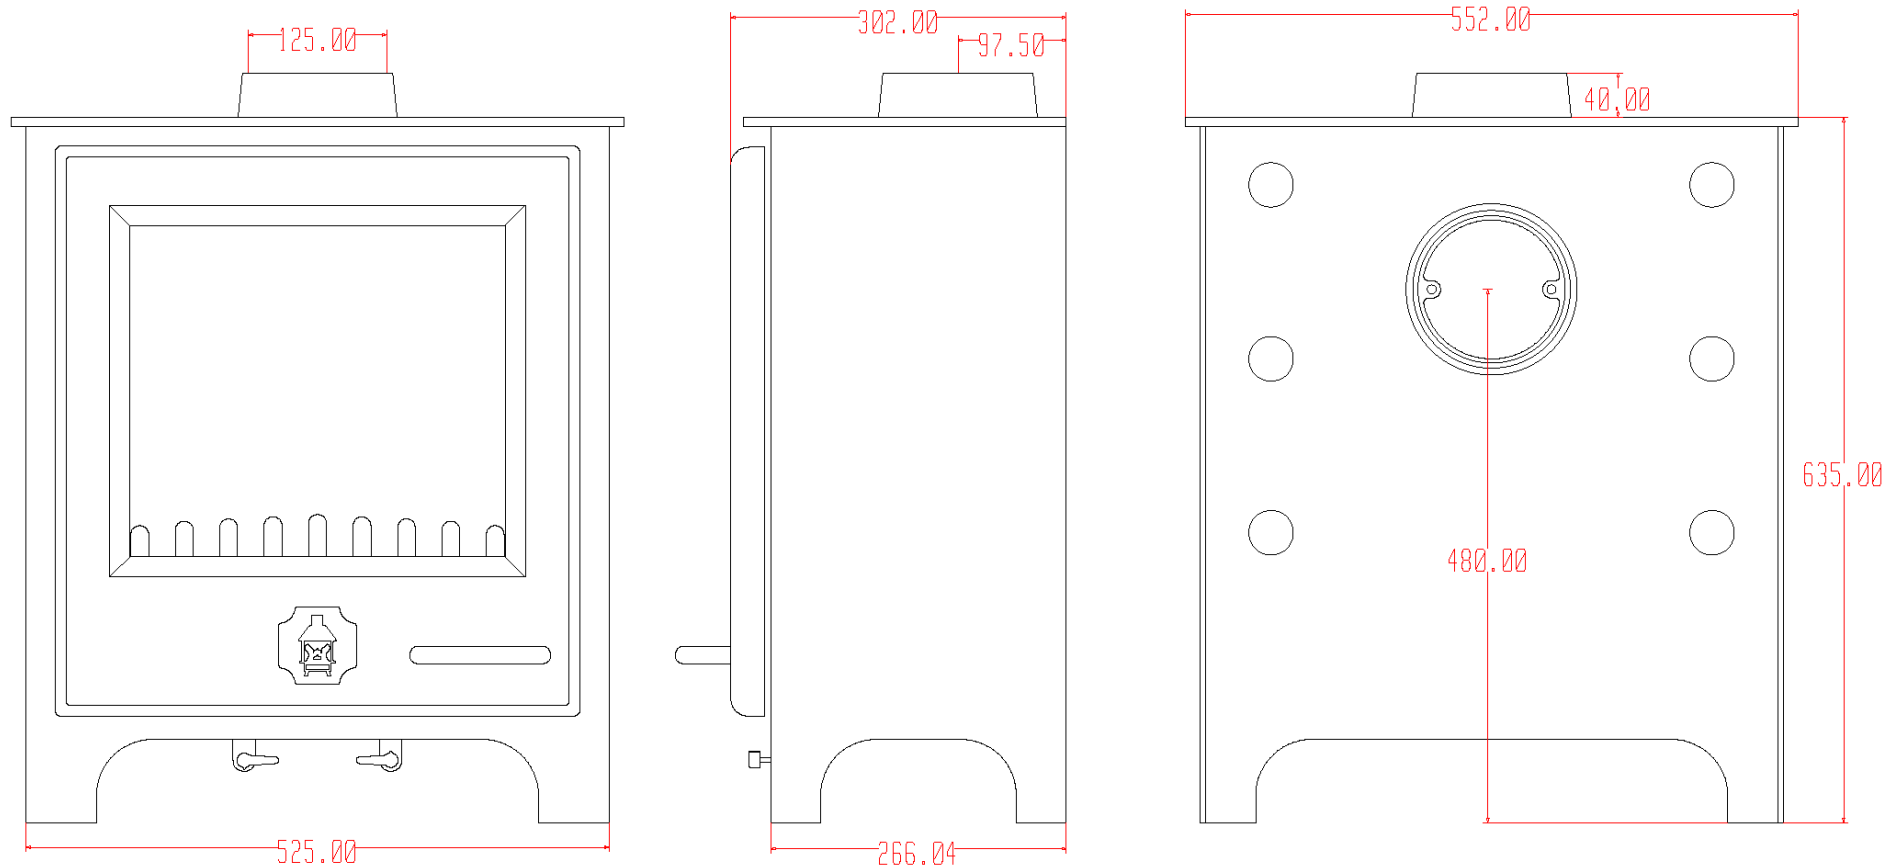

WOODWARM STOVES

Phoenix Fire Gem 5kW *Multi Fuel* Profiled Flat Top

CE Approved ✓

Approved for use in smokeless zones ✓

Approved for use with 5 Inch Flue ✓

Maximum Log Length:- 440mm

Efficiency:- Wood 82.9% - Solid Fuel 75.4% - Nominal Output: 5kW

Co Emission @ 13% O₂: Wood 0.50% - Solid Fuel 0.28%

Minimum Clearances From Combustibles: 800mm to Rear, 500mm to Side, 400mm Above.