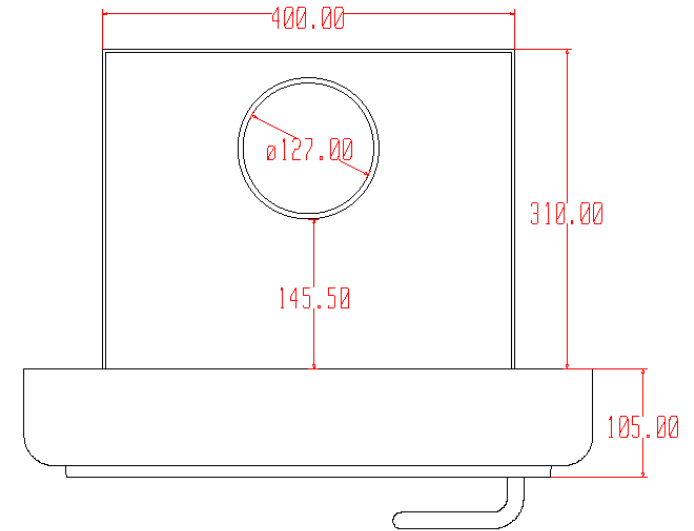

WOODWARM STOVES
Fire Bright 5kW Inset *Multi Fuel*
Profiled Flat Top

Maximum Log Length:-290mm
Efficiency:- 79.0% Wood & 70.5% Ancit
Boilers in Range:- None
Max Boiler Available with Roof Boiler:- None