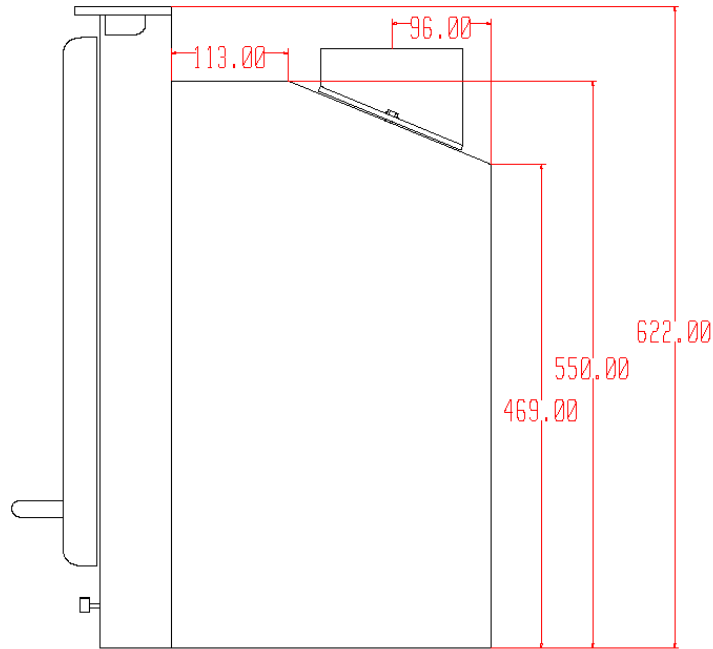

WOODWARM STOVES
Fire Bright 5kW Inset *Multi Fuel*
Profiled Flat Top

Maximum Log Length:-290mm
Efficiency:- 79.0% Wood & 70.5% Ancit
Boilers in Range:- None
Max Boiler Available with Roof Boiler:- None