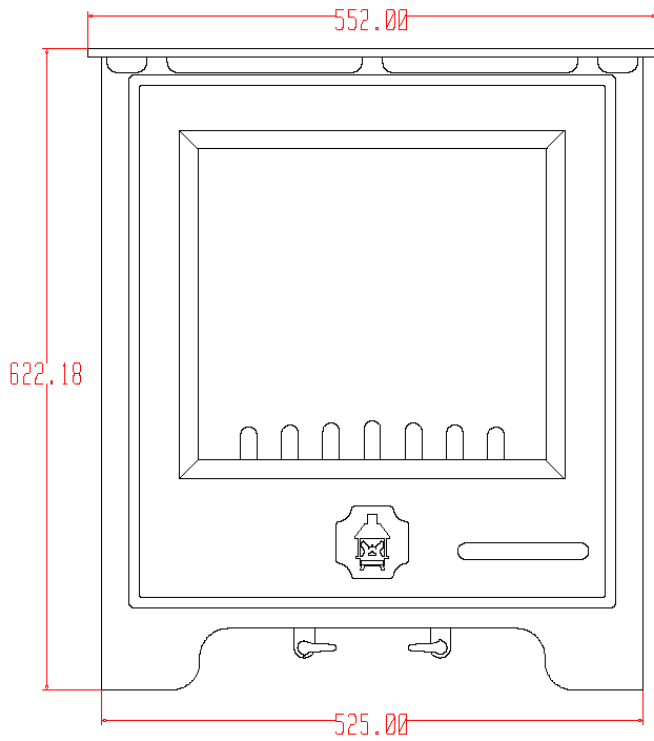

WOODWARM STOVES
Fire Bright 5kW Inset *Multi Fuel*
Profiled Flat Top

Maximum Log Length:-290mm
Efficiency:- 79.0% Wood & 70.5% Ancit
Boilers in Range:- None
Max Boiler Available with Roof Boiler:- None